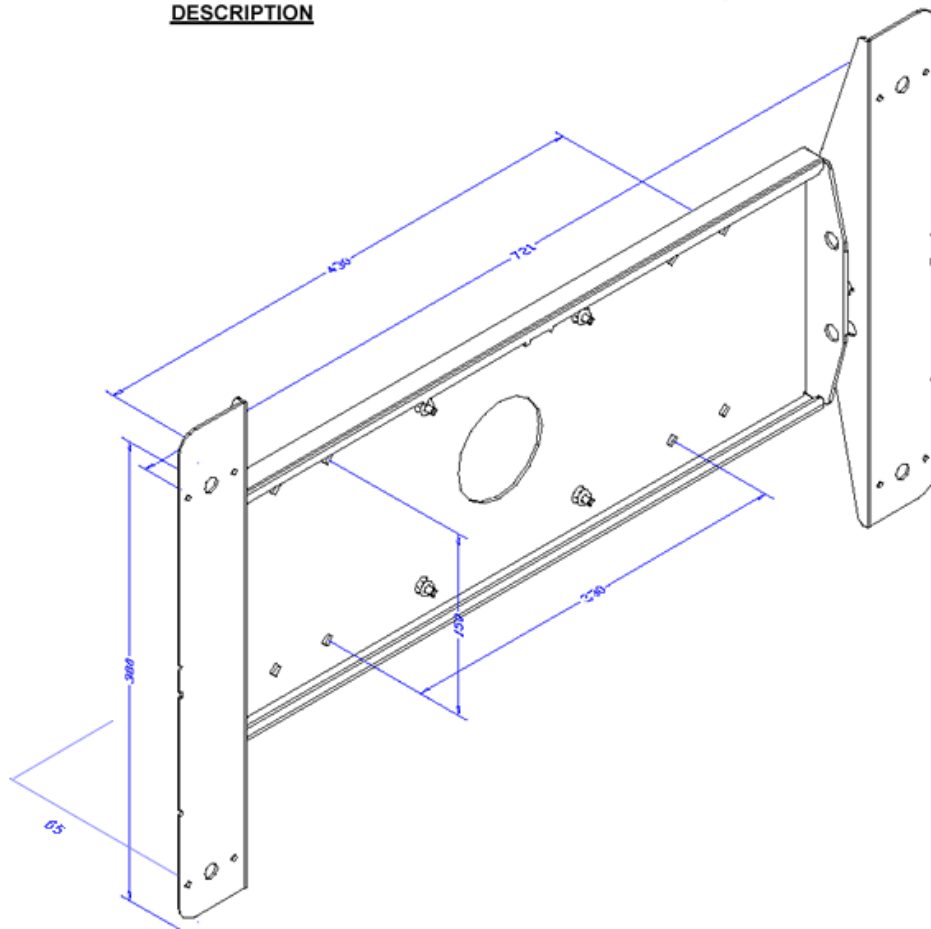

Plasma Screen Wall Bracket Line Illustration Drawings

42" Plasma Wall Bracket

PLWPANTH42PWD4B
PRODUCT ID

WB FOR PANASONIC TH 42 PW D4B (PLASMA)
DESCRIPTION

50" Plasma Wall Bracket

PLWPIOPDP502MX
PRODUCT ID

WB FOR PIONEER PDP502 , 503, 433 MX PLASMA SCREEN
DESCRIPTION

61" Plasma Wall Bracket

PLWNECPX61XM1G
PRODUCT ID

WB FOR NEC PX 61 XM 1G PLASMA
DESCRIPTION