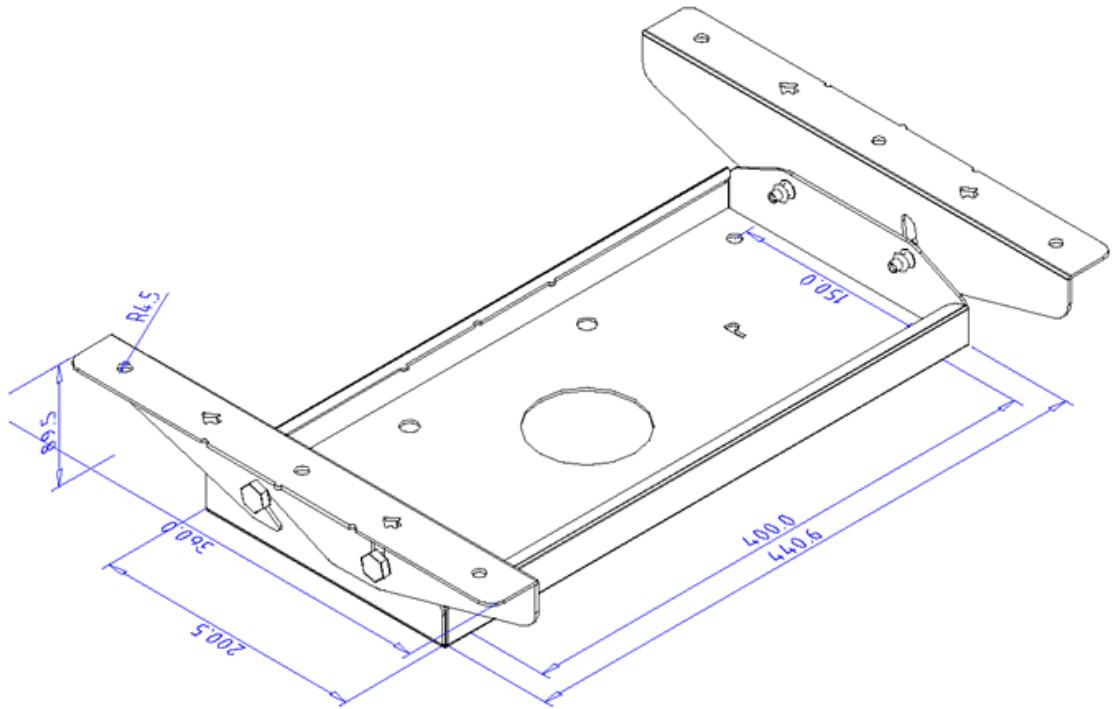

Plasma Screen Wall Bracket Line Illustration Drawings

42" Plasma Wall Bracket

PLWPANTH42PWD4B
PRODUCT ID

WB FOR PANASONIC TH 42 PW D4B (PLASMA)
DESCRIPTION

50" Plasma Wall Bracket

PLWPIOPDP502MX
PRODUCT ID

WB FOR PIONEER PDP502 , 503, 433 MX PLASMA SCREEN
DESCRIPTION

61" Plasma Wall Bracket

PLWNECPX61XM1G
PRODUCT ID

WB FOR NEC PX 61 XM 1G PLASMA
DESCRIPTION