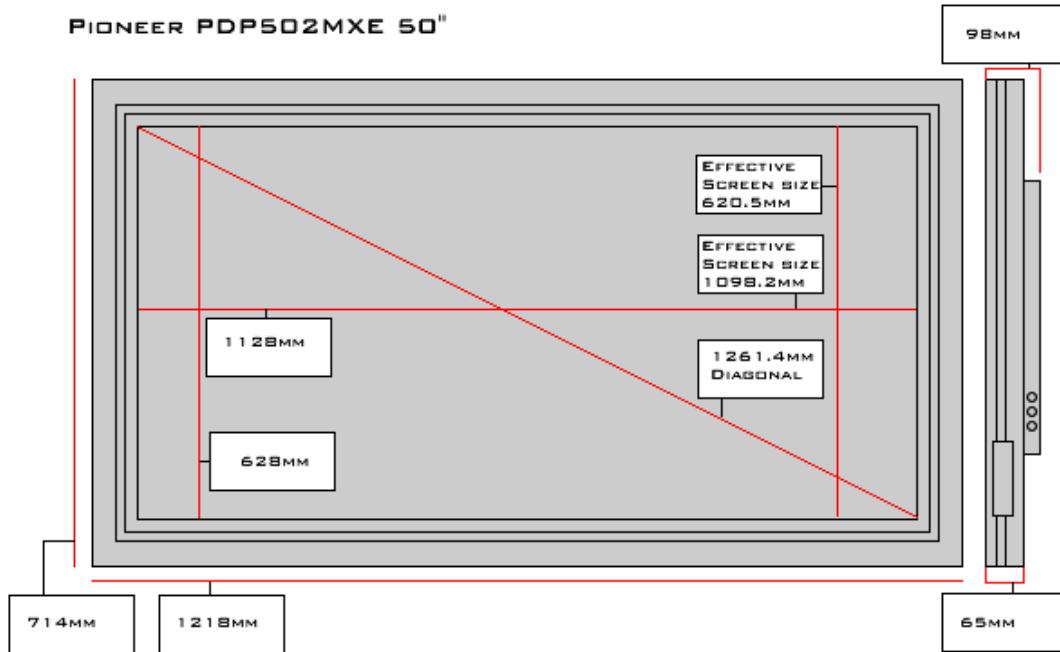

Plasma Screen Line Illustration Drawing